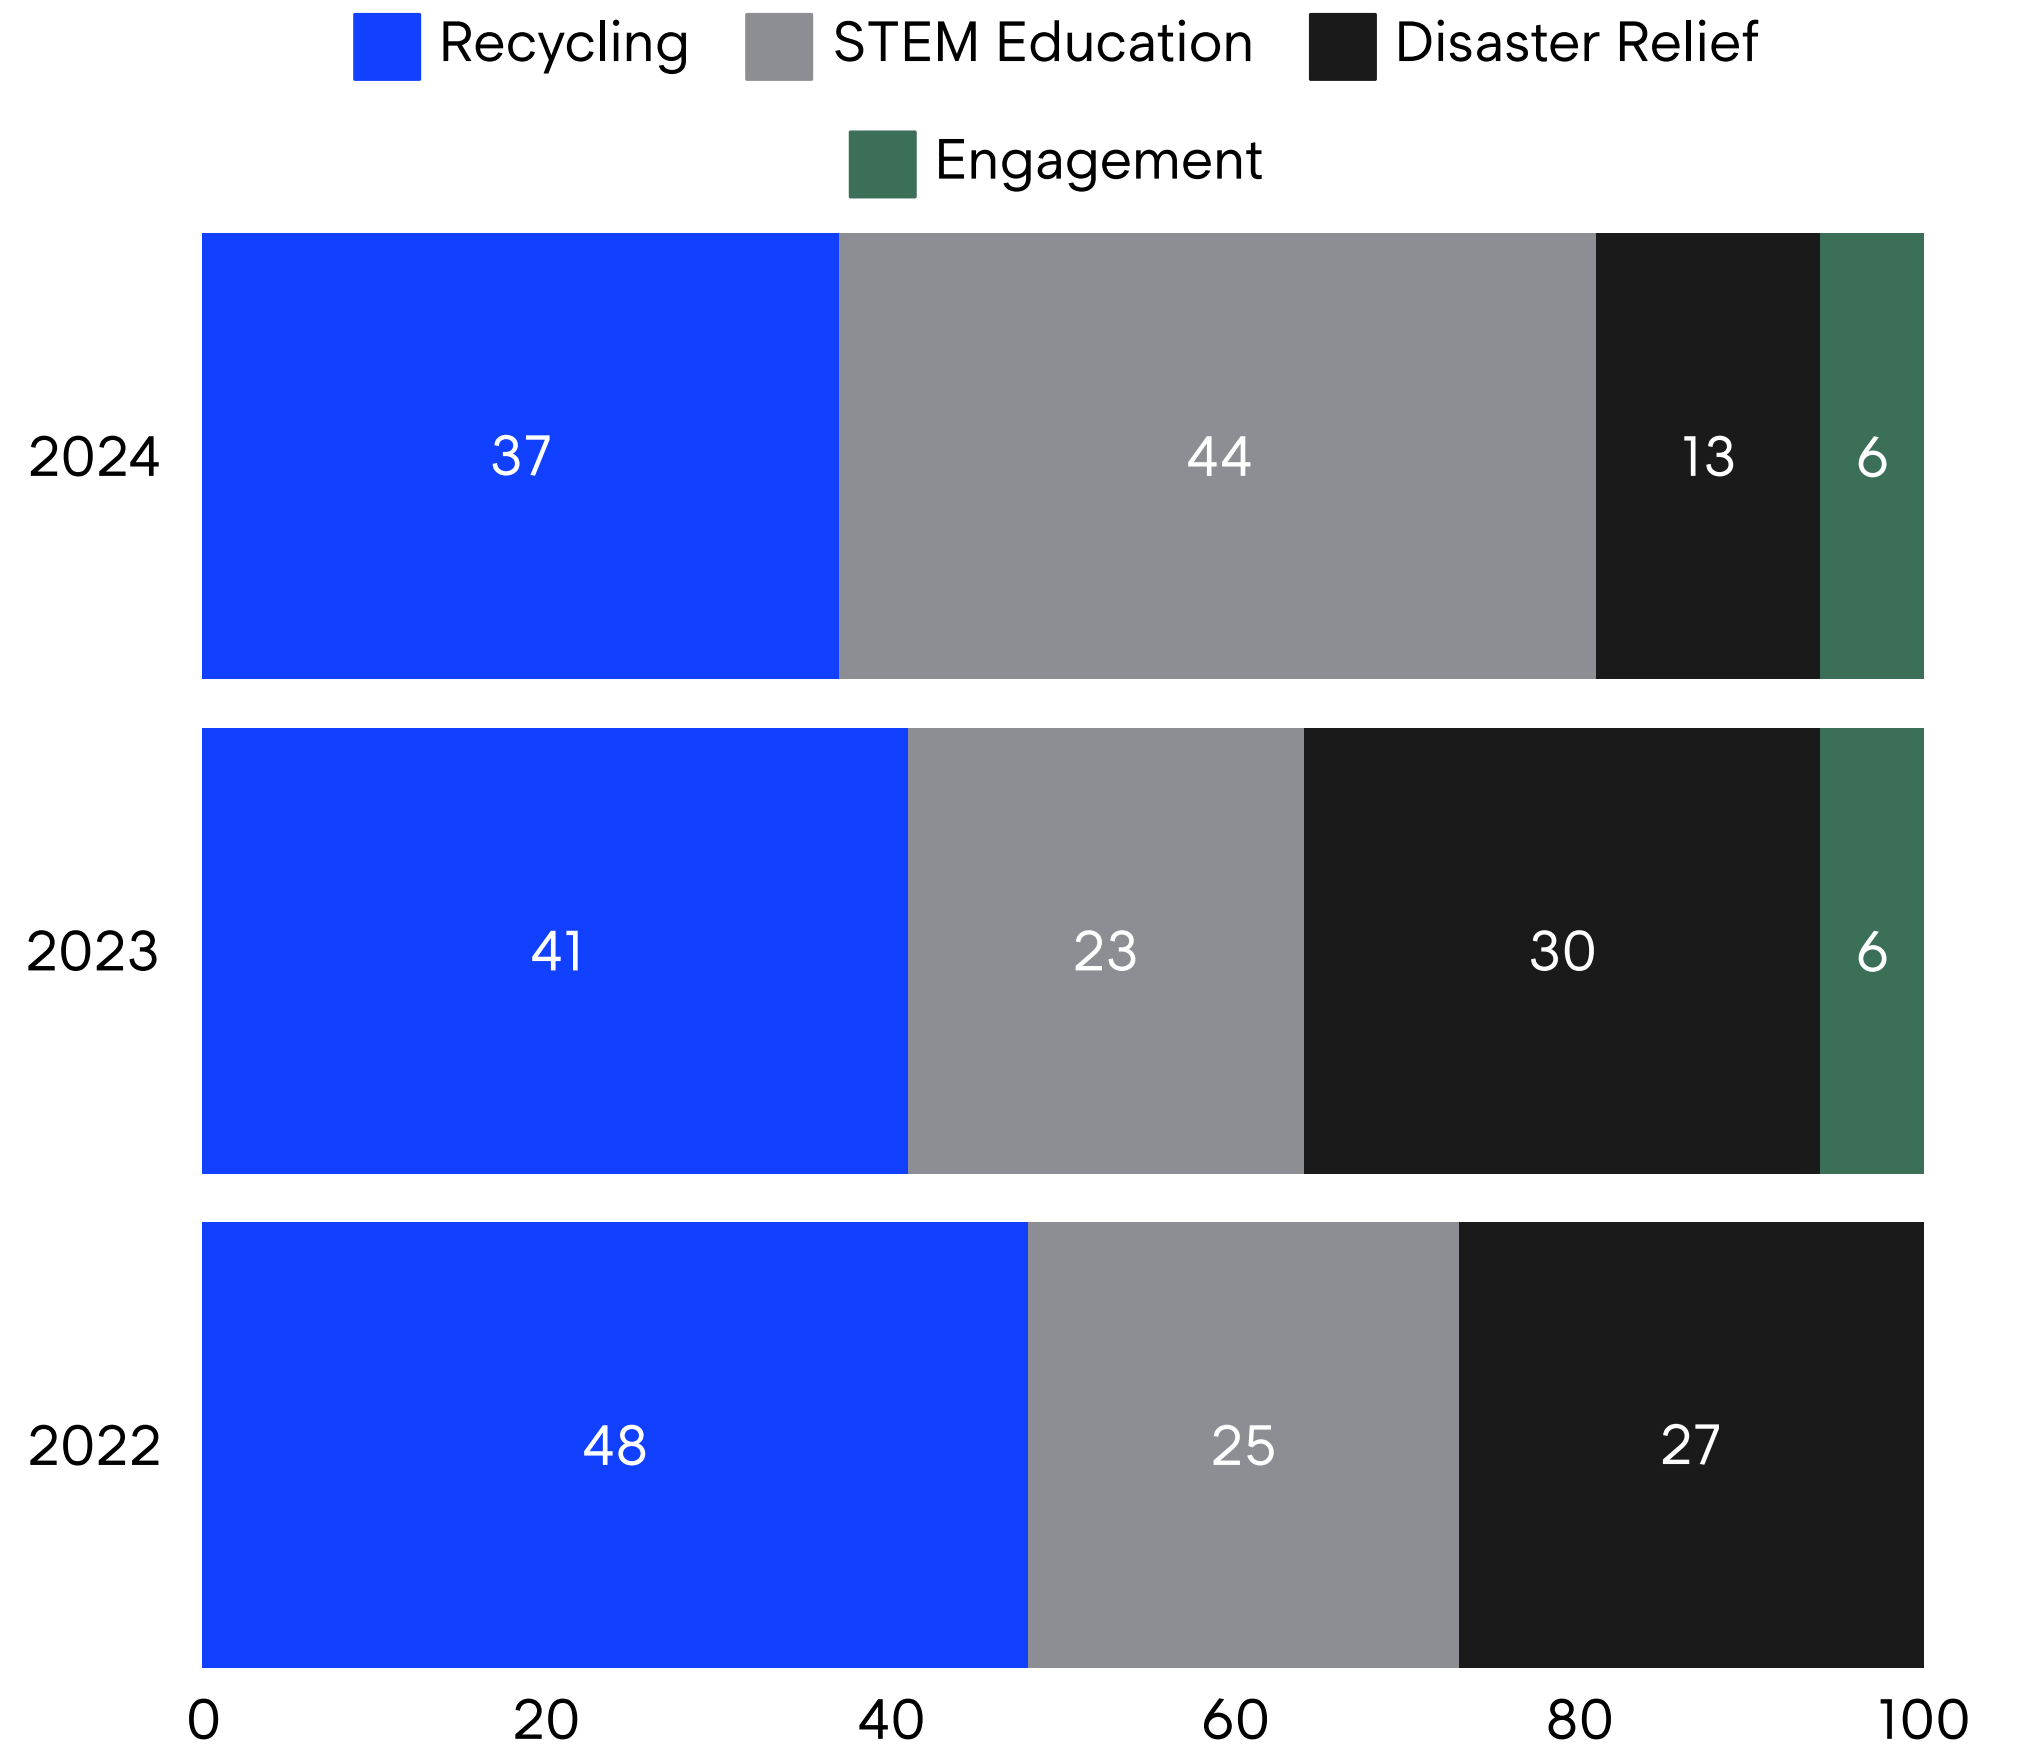

COMMUNITY IMPACT SNAPSHOT

For Ball, community engagement is how our company and our employees enrich the places where we live and work beyond providing jobs, benefits, and paying local taxes. Through The Ball Foundation, corporate giving, employee giving and volunteerism, we invest in the future of the communities that sustain us.

BASED ON 2022 - 2024 IMPACT DATA

BALL FOUNDATION GRANTMAKING

The Ball Foundation is the philanthropic arm of Ball Corporation, distributing grants to US-based charitable organizations focused on Recycling, Education in STEM, and Disaster Relief and Preparedness.