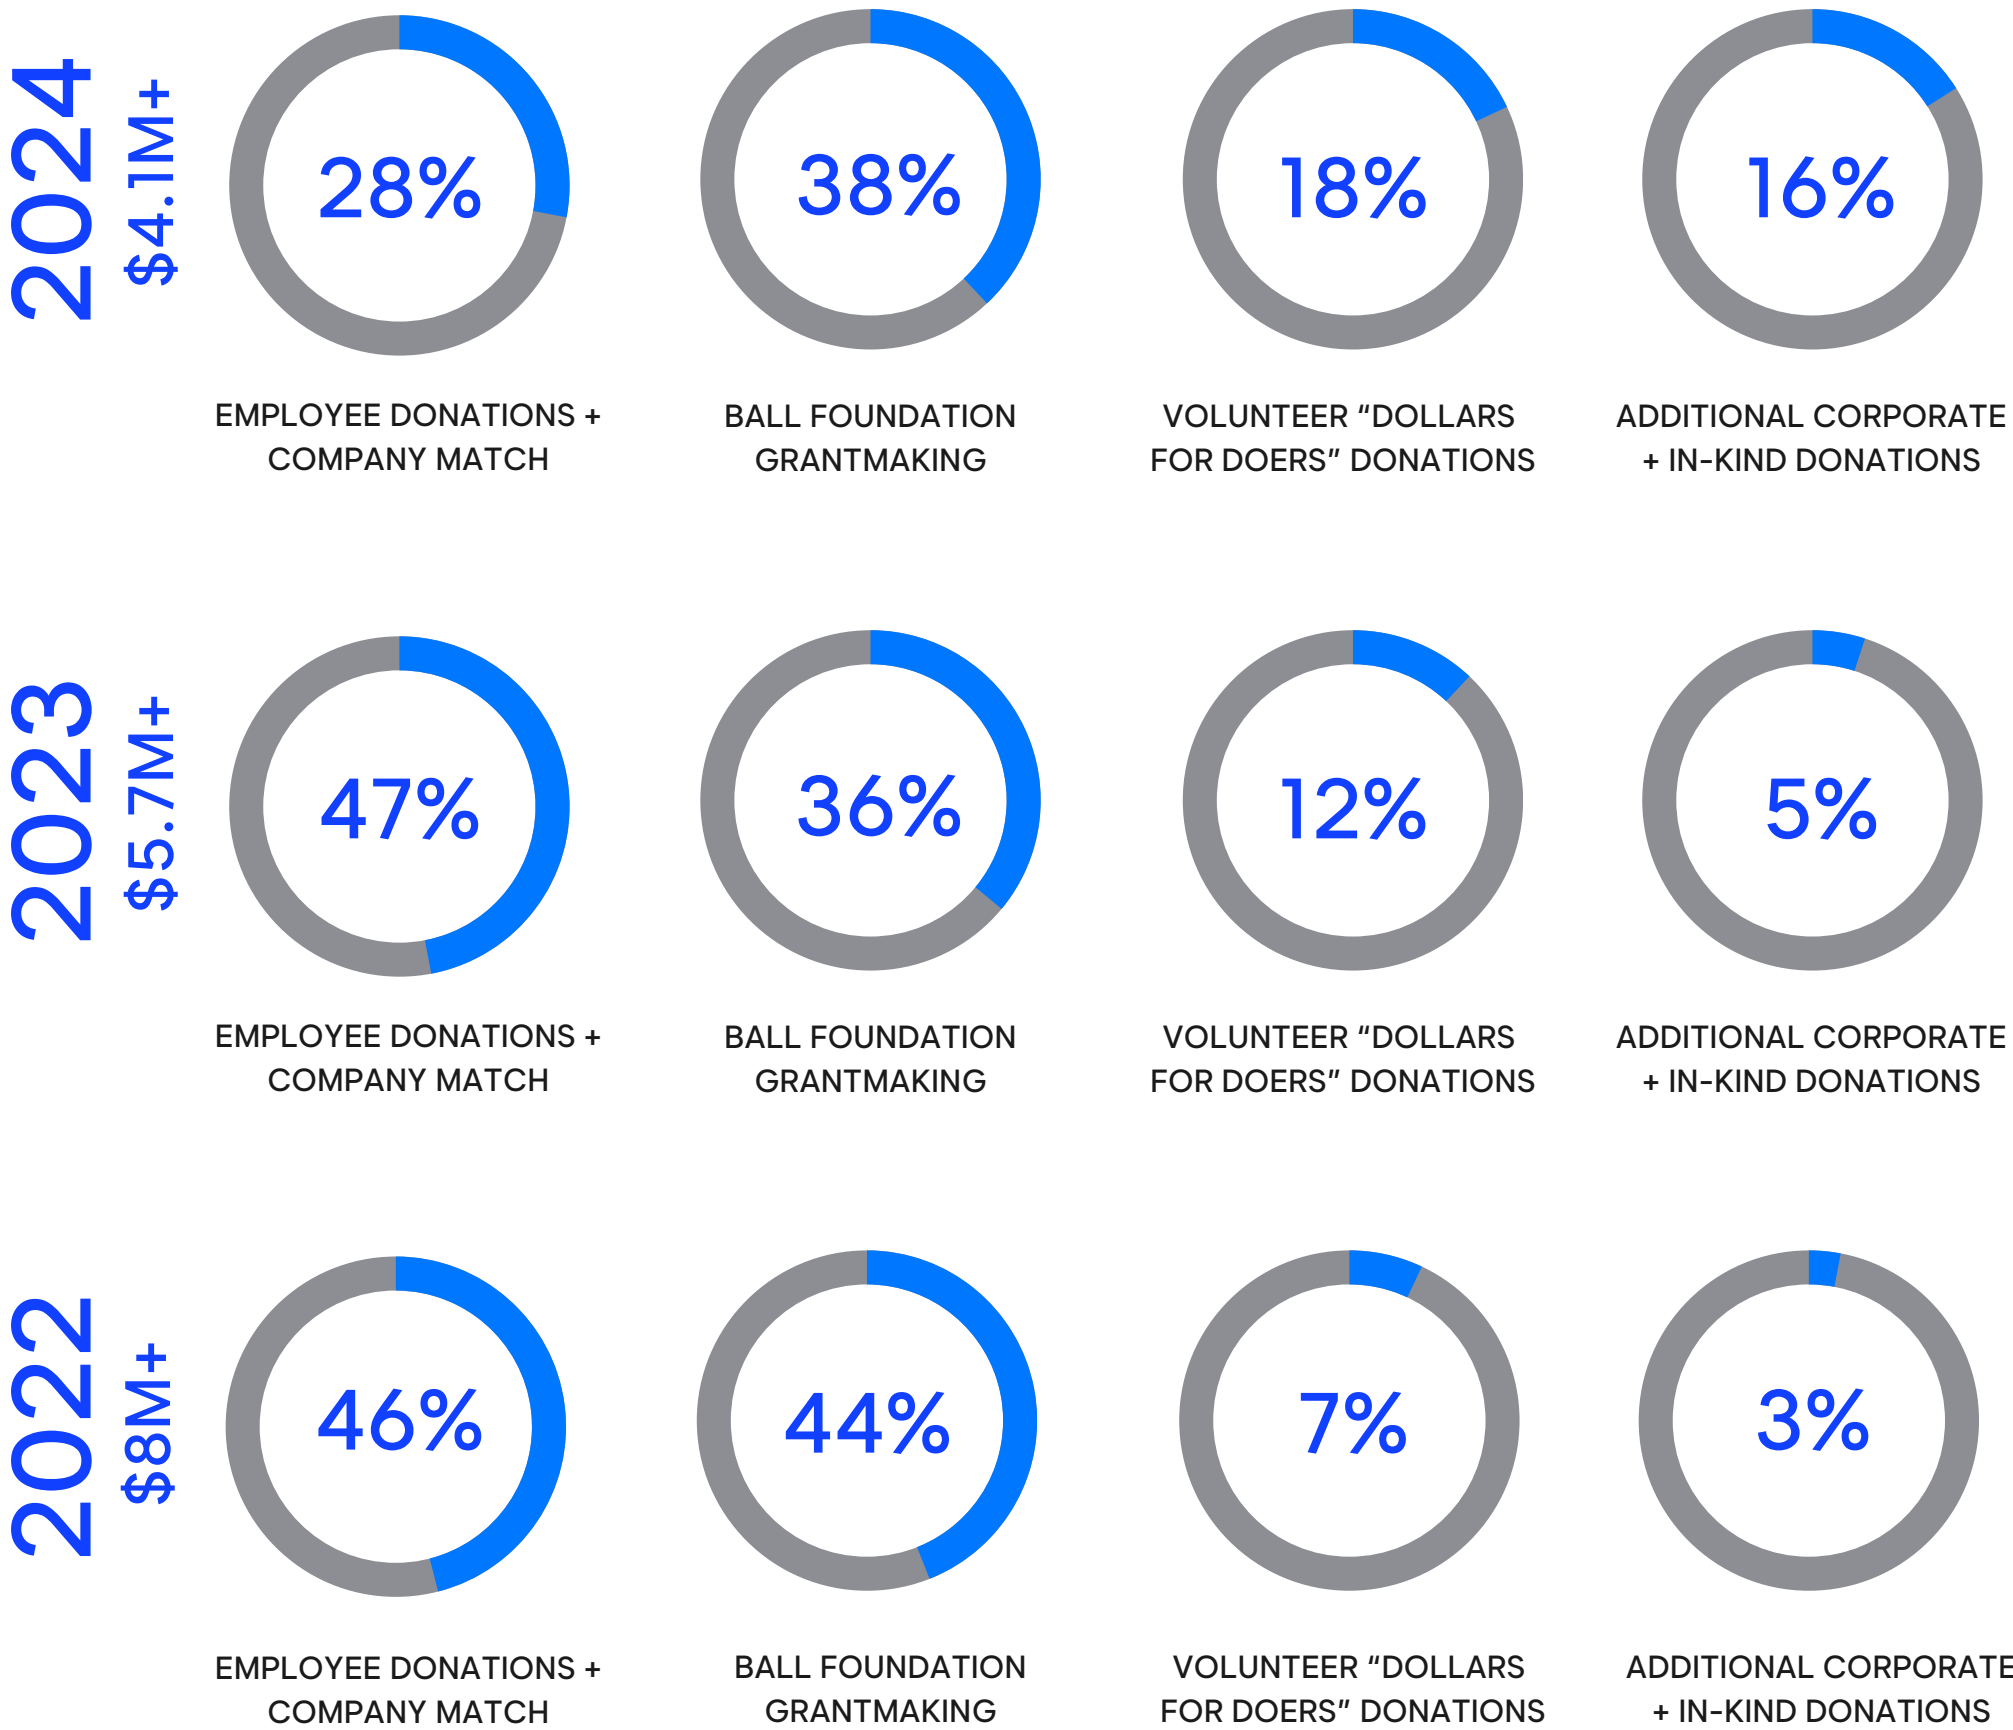

COMMUNITY IMPACT SNAPSHOT

For Ball, community engagement is how our company and our employees enrich the places where we live and work beyond providing jobs, benefits, and paying local taxes. Through The Ball Foundation, corporate giving, employee giving and volunteerism, we invest in the future of the communities that sustain us.

BASED ON 2022 - 2024 IMPACT DATA

BALL FOUNDATION GRANTMAKING

The Ball Foundation is the philanthropic arm of Ball Corporation, distributing grants to US-based charitable organizations focused on Recycling, Education in STEM, and Disaster Relief and Preparedness.

BASED ON 2022 - 2024 IMPACT DATA